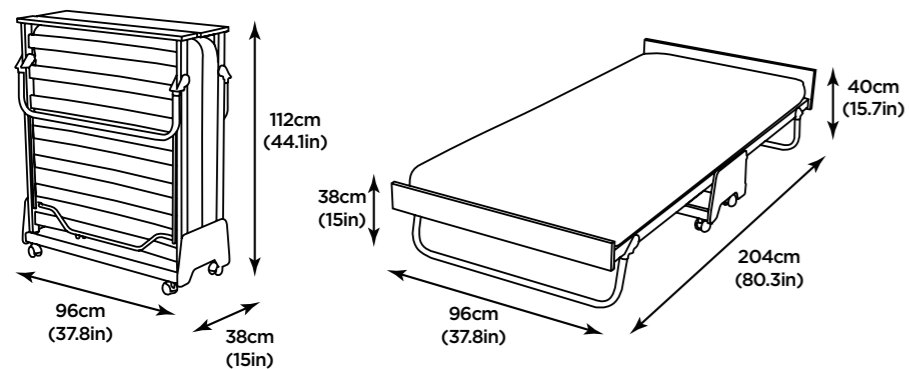

## Dimensions & Packaging

Packed size: 97 x 39 x 117cm (0.44m<sup>3</sup>) Weight: 30.65kg / 67.6lb

Bed weight: 27kg / 60lb

Space under bed when open: 22cm (8.7in)

Mattress dimensions: W88cm (34.6in) L199cm (78.3in) D10cm (3.9in)